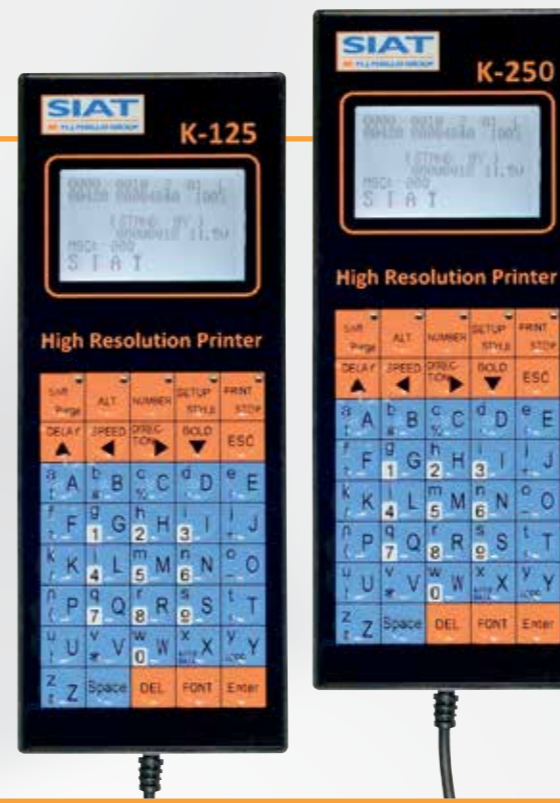

K-125 / K-250 Inkjet High Resolution Printers

Software features

Thanks to micro-sd card and to the customized software included you can manage messages, logos and bar codes based on your needs.

	K-125	K-250
Power unit	✓	✓
Keypad control	✓	✓
Print head	✓	✓
Cables	✓	✓
Brackets	✓	✓
Software	✓	✓
Ink cartridge	✓	✓
Additional cartridge	✗	✓

The K-250 is the only industrial printer in the world equipped with encoder built-in the printhead for optimal quality of printing. The built-in encoder synchronizes the printing of the two cartridges independently of the speed of passage of the box.

SIAT K-125 and K-250 are the NEW inkjet high resolution printers up to 1350 DPI with 12,5mm (K-125) or 25mm (K-250) of maximum text height to solve all your printing needs.

Easy to install and use, thanks to the multi-function keypad, K-125 & K-250 are able to meet the multiple needs of printing on cardboard boxes. Based on HP ink cartridges type has a remarkable flexibility.

On keypad display, in every moment you can check how many boxes that you can print with message in use and cartridge, job or any parameters status.

K-125 & K-250 are the solution!

Components

Serial ports for keypad, print head, external devices (such as encoder, FTC, alarm lamp).